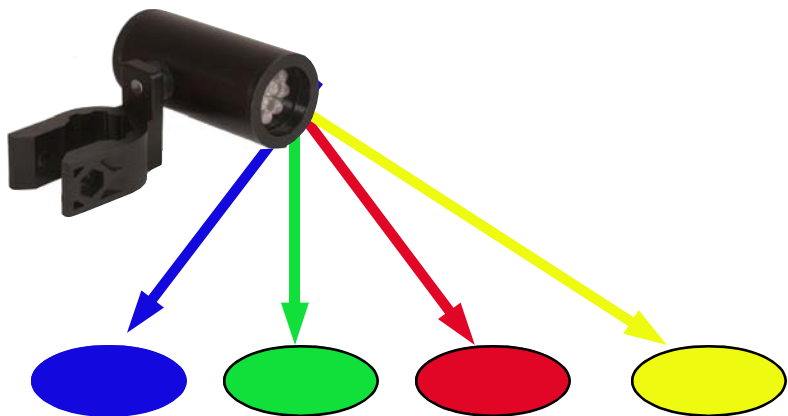

RICHARDSON PRODUCTS INCORPORATED

Ground FX! Solid State Color Lighting Kits

Experience Fun lighting effects specifically designed for your wheelchair with Ground FX!

Patented Pending

- Anodized Aluminum Construction
- Solid State Electronics
- Small Compact Design
- Safe Operation-No Heat
- Universal Mounting Bracket
- High Efficiency LED Lighting
- LED Lifetime Warranty
- 12 Volt DC Operation
- 8200 MFC Light Output

Available in Blue, Green, Red, Yellow and White.

Richardson Products offers our IllumiRay technology in a special kit called Ground FX! The Ground FX! Lighting Kit will add a splash of colored light under your wheelchair. The Ground FX! Lighting Kit contains 3 IllumiRay Mini lights which are continuous duty 12 element solid state flashlights. These high quality solid state lights are made from the finest materials available. They are lightweight and have an anodized aluminum housing which makes for very rugged construction. The compact design and swivel head allows you to direct the effects lighting to where you want it. IllumiRay lighting is very safe to use. It will never heat up like most incandescent lights. Its solid state lighting technology is highly efficient so it will not drain your wheelchair batteries. The IllumiRay technology has the highest light density output with the lowest current draw for a solid state flashlight in its class. This kit is fun for all ages!

IllumiRay's 12 element circular LED array emit a brilliant cone of colored light. The Ground FX! Lighting Kit is easy to install and will make your chair glow with the color of your choice. The IllumiRay Technology is water resistant and has no filament to break or burn out. All IllumiRay LED arrays have a lifetime warranty plus a 1 year warranty for on all other parts.